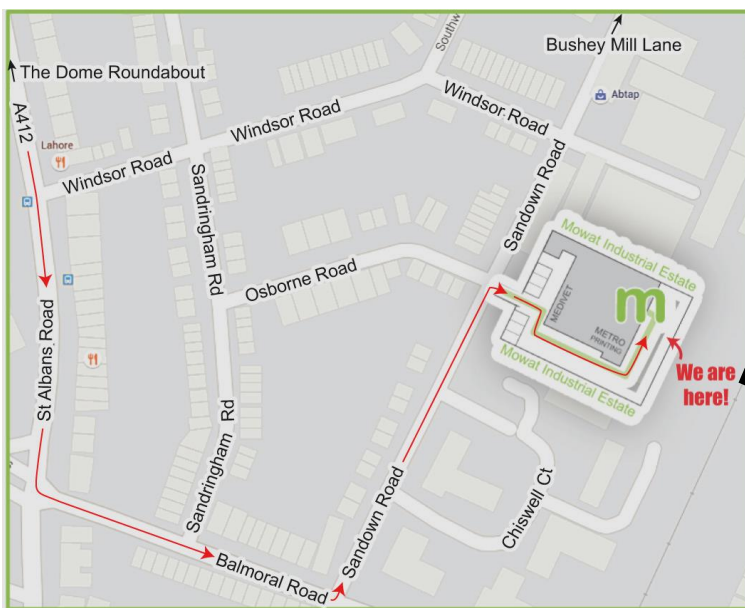

(Visit <http://www.mapac.com/education/parents> for updates and shop opening times which may vary!)

Shop address: 11, Mowat Industrial Estate, Sandown Rd, Watford WD24 7UZ

3. ONLINE ORDERING GUIDE

Our aim is that all orders are sent out within 10 working days. During the busy summer period, it can take a little longer, so please allow us some extra time to get your order to you.